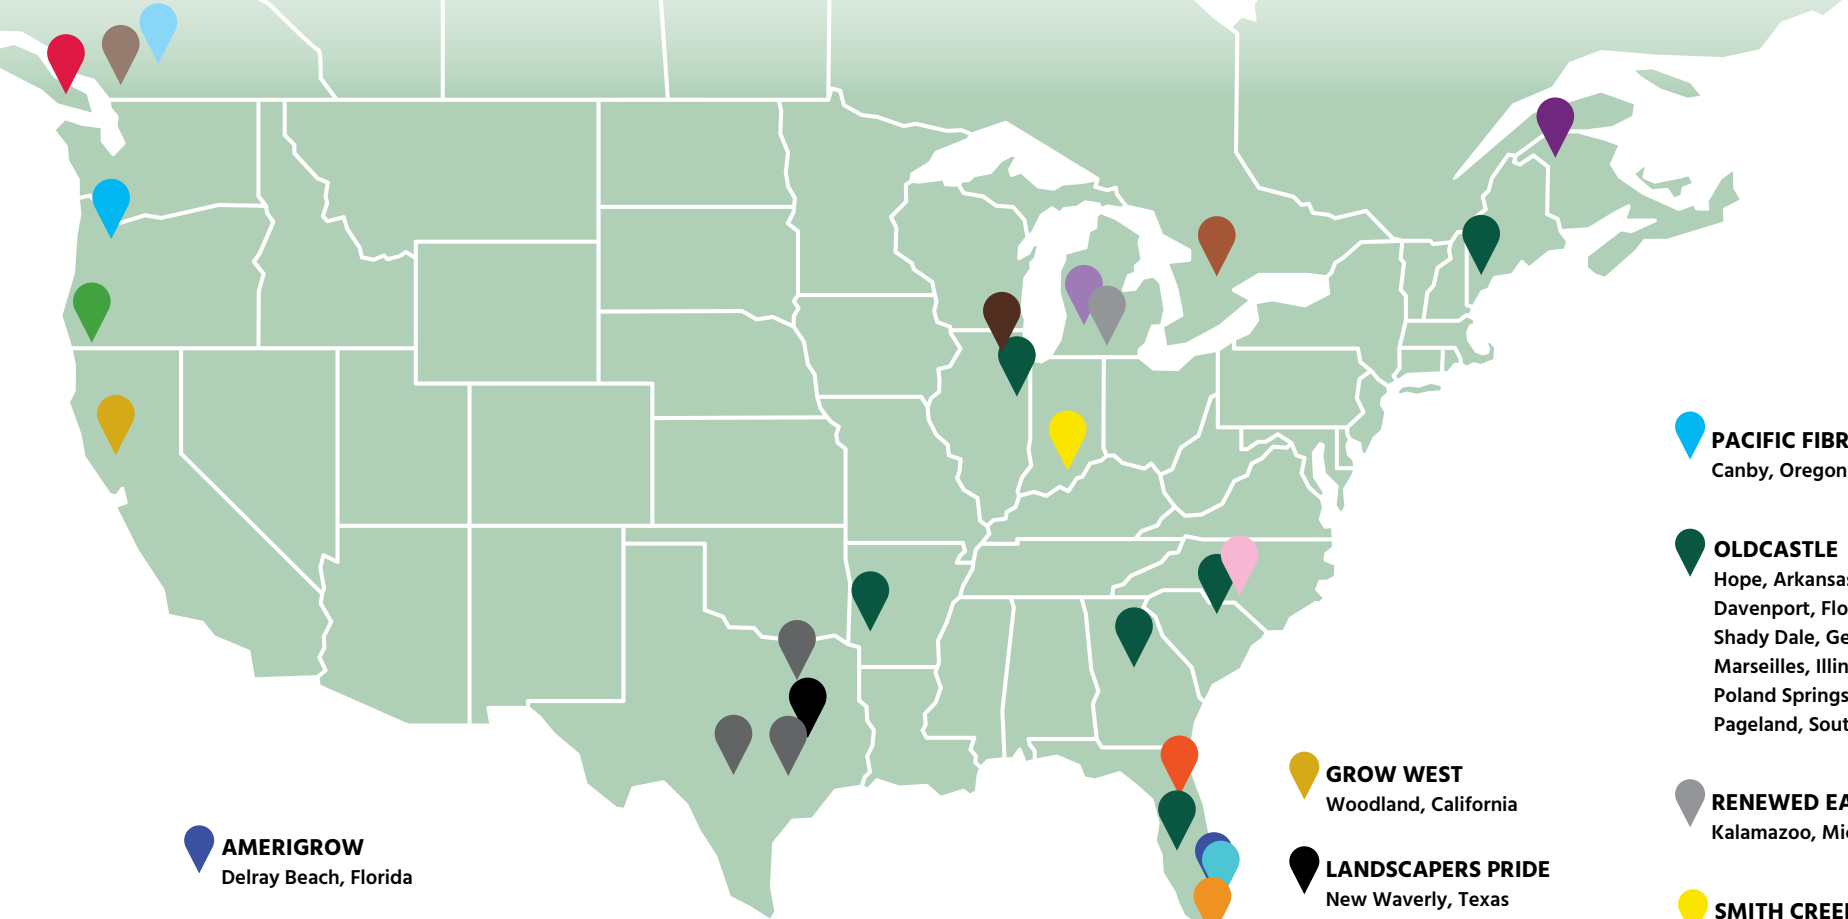

HydraFiber[®]

ADVANCED SUBSTRATE

North America Blender Locations

AMERIGROW
Delray Beach, Florida

ATLAS PEAT & SOIL INC.
Boynton Beach, Florida

ASB GREENWORLD
Pointe-Sapin, New Brunswick

CINNABAR VALLEY FARMS
Nanaimo, British Columbia

EDDIE VALLIN SOILS
Homestead, Florida

GARICK
Harrisburg, North Carolina

GOOD EARTH ORGANICS
Cave Junction, Oregon

GRO-BARK
Caledon, Ontario

GROW WEST
Woodland, California

LANDSCAPERS PRIDE
New Waverly, Texas

MICHIGAN GROWER PRODUCTS
Galesburg, Michigan

MIDWEST TRADING
Maple Park, Illinois

NEW EARTH COMPOST
Conroe, Texas
Katy, Texas
San Antonio, Texas

PACIFIC FIBRE PRODUCTS
Canby, Oregon

OLDCASTLE
Hope, Arkansas
Davenport, Florida
Shady Dale, Georgia
Marseilles, Illinois
Poland Springs, Maine
Pageland, South Carolina

RENEWED EARTH
Kalamazoo, Michigan

SMITH CREEK
Borden, Indiana

SOUTHEAST SOILS
Okahumpka, Florida

SUMAS GRO MEDIA
Chilliwack, British Columbia

WEST CREEK FARMS
Ft. Langley, British Columbia